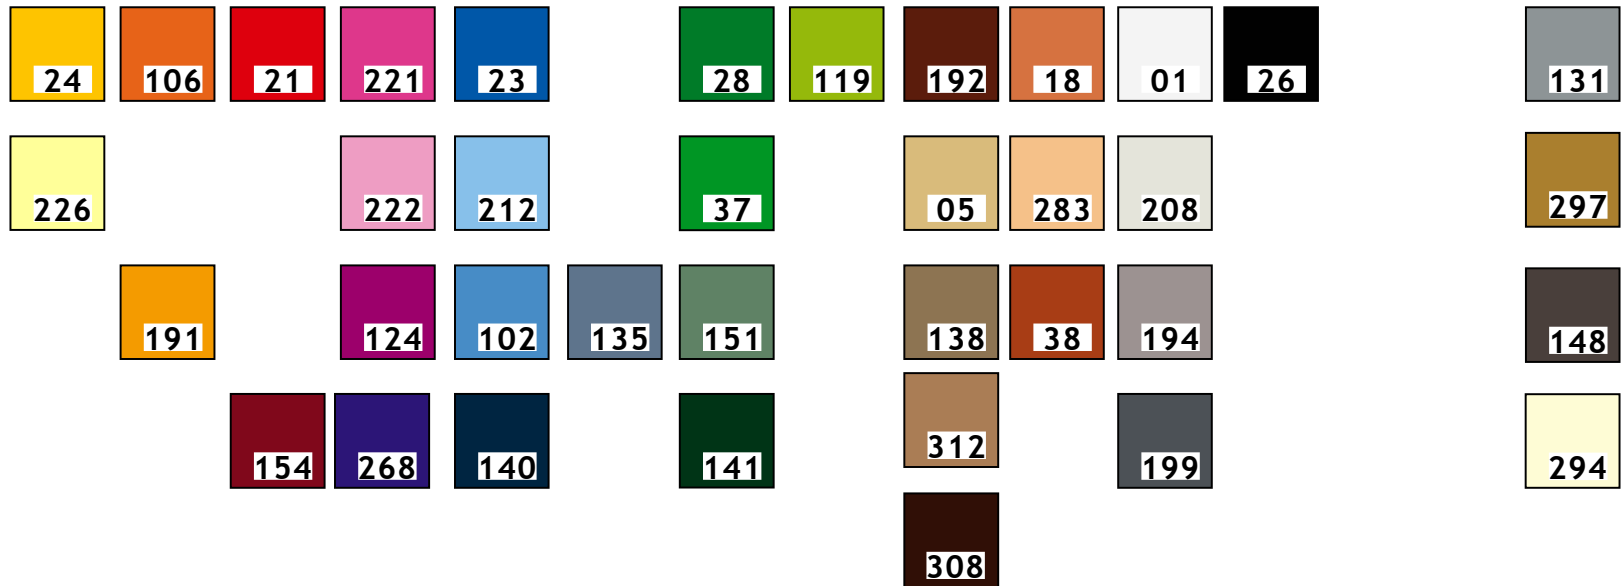

2010 LEGO Color palette:

Solid :

Effects :

Transparent :

Colour Id	Descr Eng	Colour Id	Descr Eng	Colour Id	Descr Eng	Colour Id	Descr Eng	Colour Id	Descr Eng
1	WHITE	40	TRANSPARENT	111	TRANSPARENT BROWN	143	TRANSPARENT FLOURESCENT BLUE	212	LIGHT ROYAL BLUE
5	BRICK-YELLOW	41	TRANSPARENT RED	113	TRANS.MEDIUM REDDISH-VIOLET	148	METALLIC DARK GREY	221	BRIGHT PURPLE
18	NOUGAT	42	TRANSPARENT LIGHT BLUE	119	BRIGHT YELLOWISH-GREEN	151	SAND GREEN	222	LIGHT PURPLE
21	BRIGHT RED	43	TRANSPARENT BLUE	124	BRIGHT REDDISH-VIOLET	154	DARK RED	226	COOL YELLOW
23	BRIGHT BLUE	44	TRANSPARENT YELLOW	126	TR.BRIGHT BLUISH-VIOLET	182	TRANSPARENT BRIGHT ORANGE	268	MEDIUM LILAC
24	BRIGHT YELLOW	47	TRANSPARENT FL.REDDISH-ORANGE	131	SILVER	191	FLAME YELLOWISH ORANGE	283	LIGHT NOUGAT
26	BLACK	48	TRANSPARENT GREEN	135	SAND BLUE	192	REDDISH BROWN	294	PHOSPH.GREEN
28	DARK GREEN	49	TRANSPARENT FLOURESCENT GREEN	138	SAND YELLOW	194	MEDIUM STONE GREY	297	WARM GOLD
37	BRIGHT GREEN	102	MEDIUM BLUE	140	EARTH BLUE	199	DARK STONE GREY	308	DARK BROWN
38	DARK ORANGE	106	BRIGHT ORANGE	141	EARTH GREEN	208	LIGHT STONE GREY	311	TRANS.BRIGHT GREEN
								312	MEDIUM NOUGAT